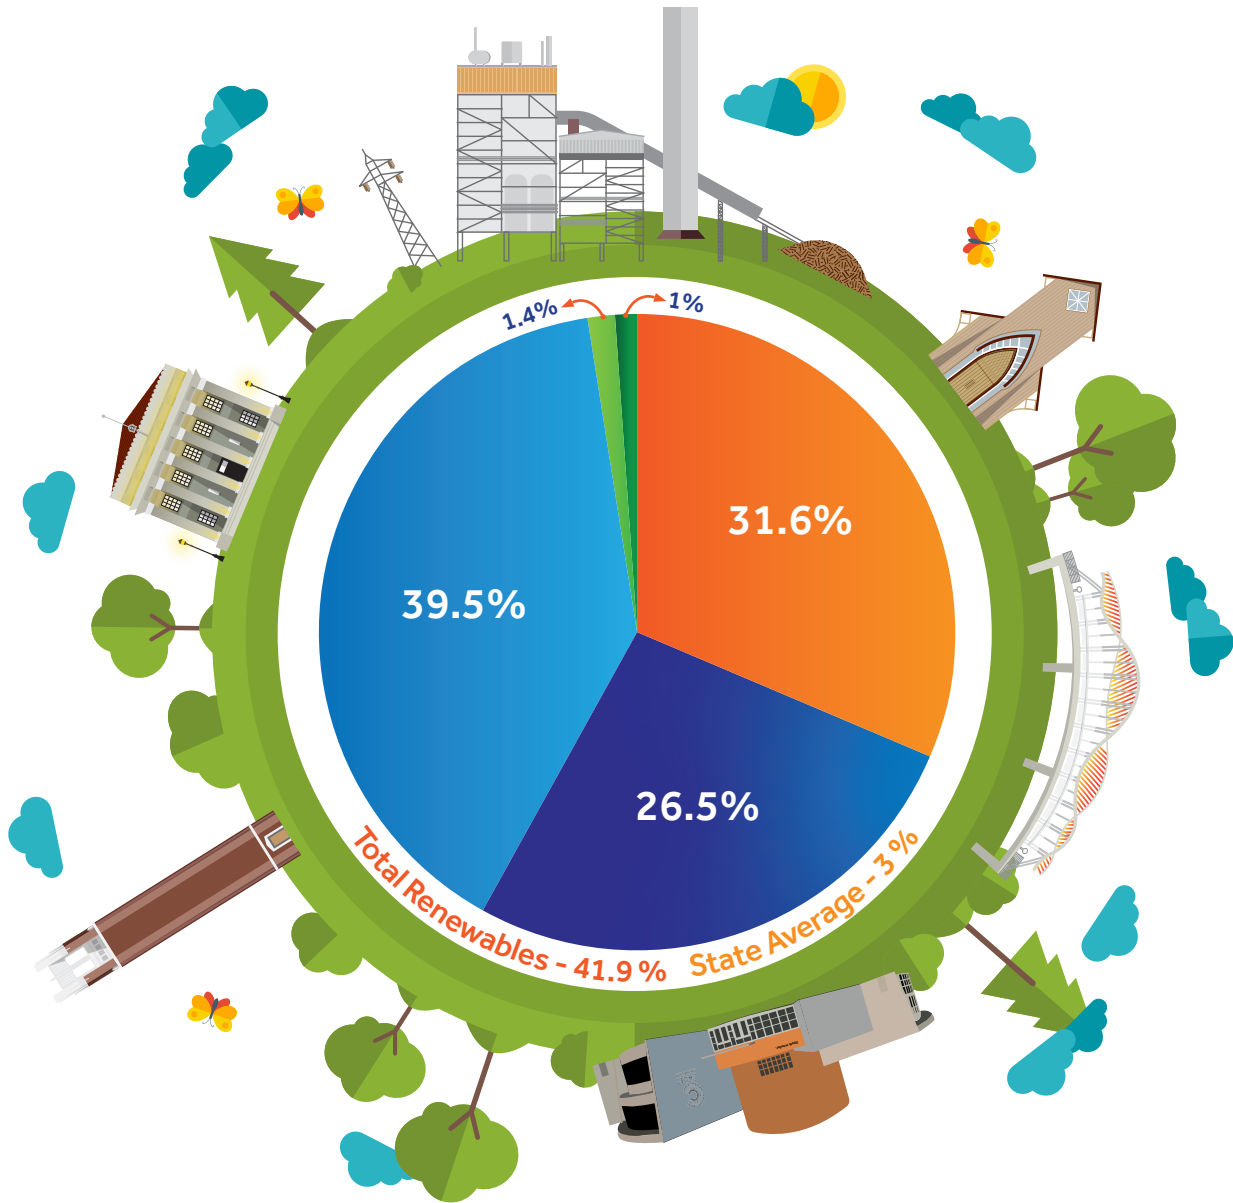

Renewable Energy Report

GRU is a state leader in renewable resources and committed to achieving the Gainesville City Commision's goal of using 100 percent renewables by 2045.

The graphic below shows how GRU powered your homes and businesses during the second quarter of fiscal year 2019.